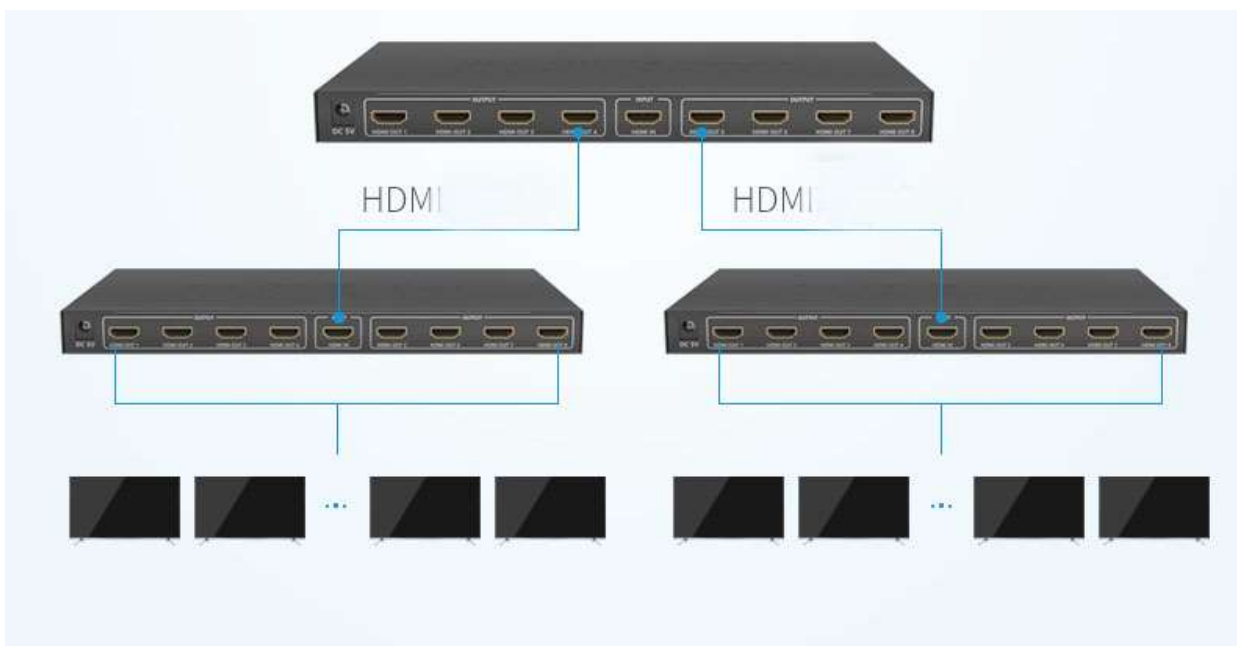

Connection